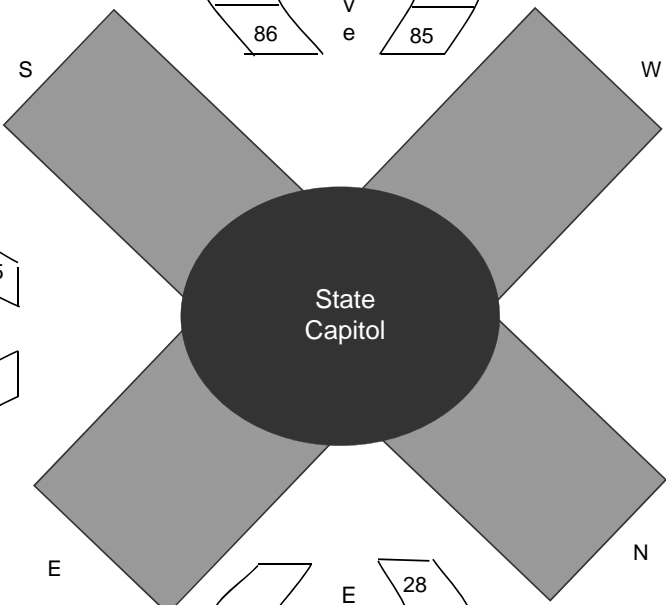

South Carroll St

North Carroll St

F E D C B A 100 99 98 97 96 95

76 75 74 73 72 71 One Hour

West Main St  
One Hour  
101  
102  
103  
104  
105  
106

West Mifflin St  
One Hour  
70  
69  
68  
67  
66  
65

South Hamilton Street

State Street

State Capitol

Martin Luther King Jr. Blvd.

Wisconsin Ave.

East Main St  
10  
11  
12  
13  
14  
15  
10 Minute

East Mifflin St  
48  
47  
46  
45  
44  
43  
One Hour

King Street

North Hamilton Street

Loading Zone

Capitol Police 3 Stalls

One Hour 16 17 18 19 20 21

37 38 39 40 41 42 One Hour

South Pinckney St

North Pinckney St

# GEF 1 - IL LEVEL PARKING

South Webster (one way →)

South Butler