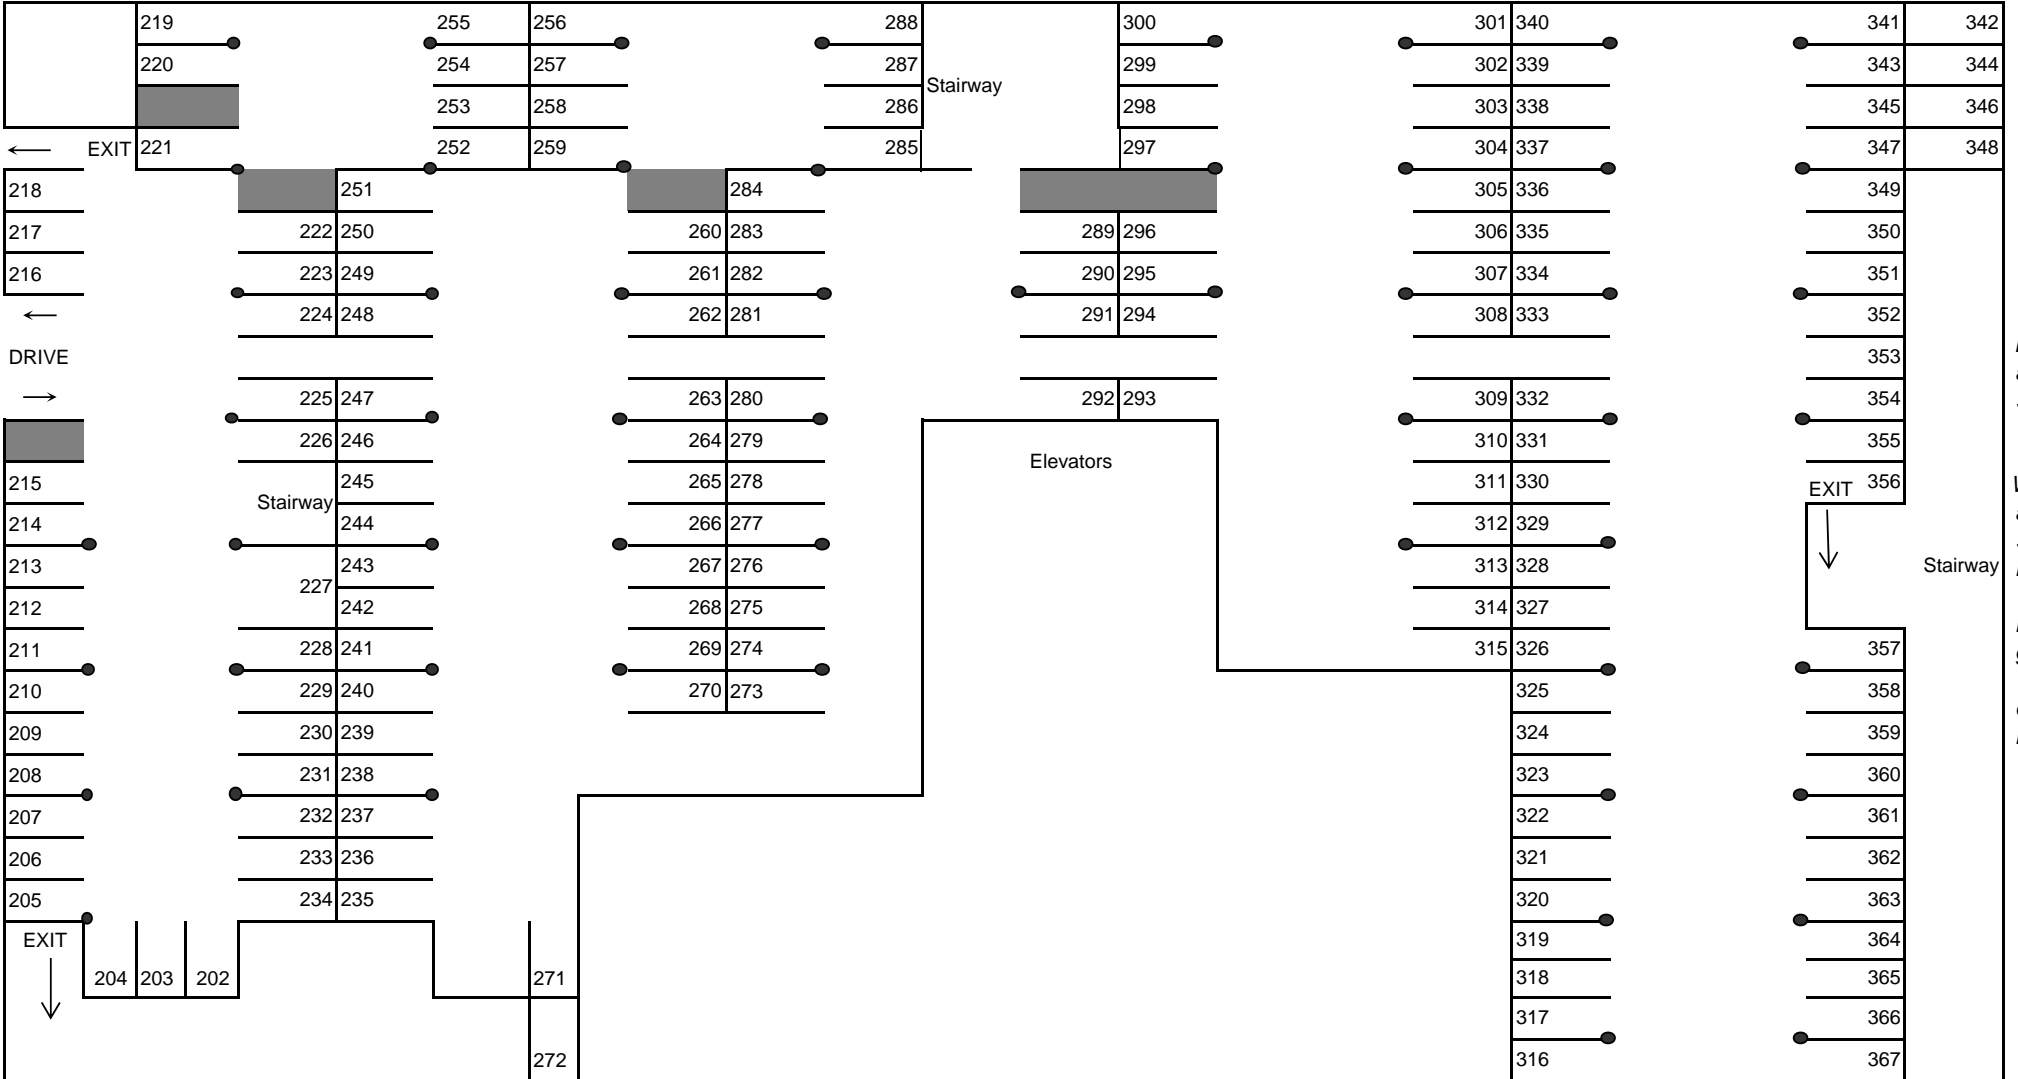

South Carroll St

North Carroll St

F E D C B A 100 99 98 97 96 95

76 75 74 73 72 71 One Hour

West Main St  
One Hour  
101  
102  
103  
104  
105  
106

West Mifflin St  
One Hour  
70  
69  
68  
67  
66  
65

North Hamilton Street

Loading Zone

Capitol Police 3 Stalls

One Hour 16 17 18 19 20 21

37 38 39 40 41 42 One Hour

South Pinckney St

North Pinckney St

# GEF 1 - IL LEVEL PARKING

South Webster (one way →)

South Butler