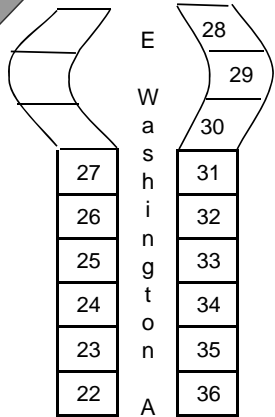

South Carroll St

North Carroll St

F E D C B A 100 99 98 97 96 95

76 75 74 73 72 71 One Hour

West Main St  
One Hour  
101  
102  
103  
104  
105  
106

West Mifflin St  
One Hour  
70  
69  
68  
67  
66  
65

South Hamilton Street

State Street

State Capitol

Martin Luther King Jr. Blvd.

Wisconsin Ave.

East Main St  
10  
11  
12  
13  
14  
15  
10 Minute

East Mifflin St  
48  
47  
46  
45  
44  
43  
One Hour

King Street

North Hamilton Street

Loading Zone

Capitol Police 3 Stalls

One Hour 16 17 18 19 20 21

37 38 39 40 41 42 One Hour

South Pinckney St

North Pinckney St