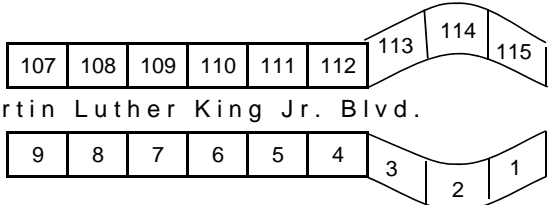

South Carroll St

North Carroll St

F E D C B A 100 99 98 97 96 95

76 75 74 73 72 71 One Hour

West Main St  
One Hour  
101  
102  
103  
104  
105  
106

West Mifflin St  
One Hour  
70  
69  
68  
67  
66  
65

South Hamilton Street

State Street

State Capitol

Martin Luther King Jr. Blvd.

Wisconsin Ave.

East Main St  
10  
11  
12  
13  
14  
15  
10 Minute

East Mifflin St  
48  
47  
46  
45  
44  
43  
One Hour

King Street

North Hamilton Street

Loading Zone

Capitol Police 3 Stalls

One Hour 16 17 18 19 20 21

37 38 39 40 41 42 One Hour

South Pinckney St

North Pinckney St