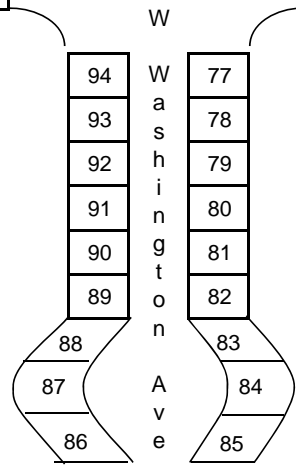

South Carroll St

North Carroll St

F E D C B A 100 99 98 97 96 95

76 75 74 73 72 71 One Hour

West Main St  
One Hour  
101  
102  
103  
104  
105  
106

West Mifflin St  
One Hour  
70  
69  
68  
67  
66  
65

South Hamilton Street

State Street

State Capitol

Martin Luther King Jr. Blvd.

Wisconsin Ave.

East Main St  
10  
11  
12  
13  
14  
15  
10 Minute

East Mifflin St  
48  
47  
46  
45  
44  
43  
One Hour

King Street

North Hamilton Street

Loading Zone

Capitol Police 3 Stalls

One Hour 16 17 18 19 20 21

37 38 39 40 41 42 One Hour

South Pinckney St

North Pinckney St